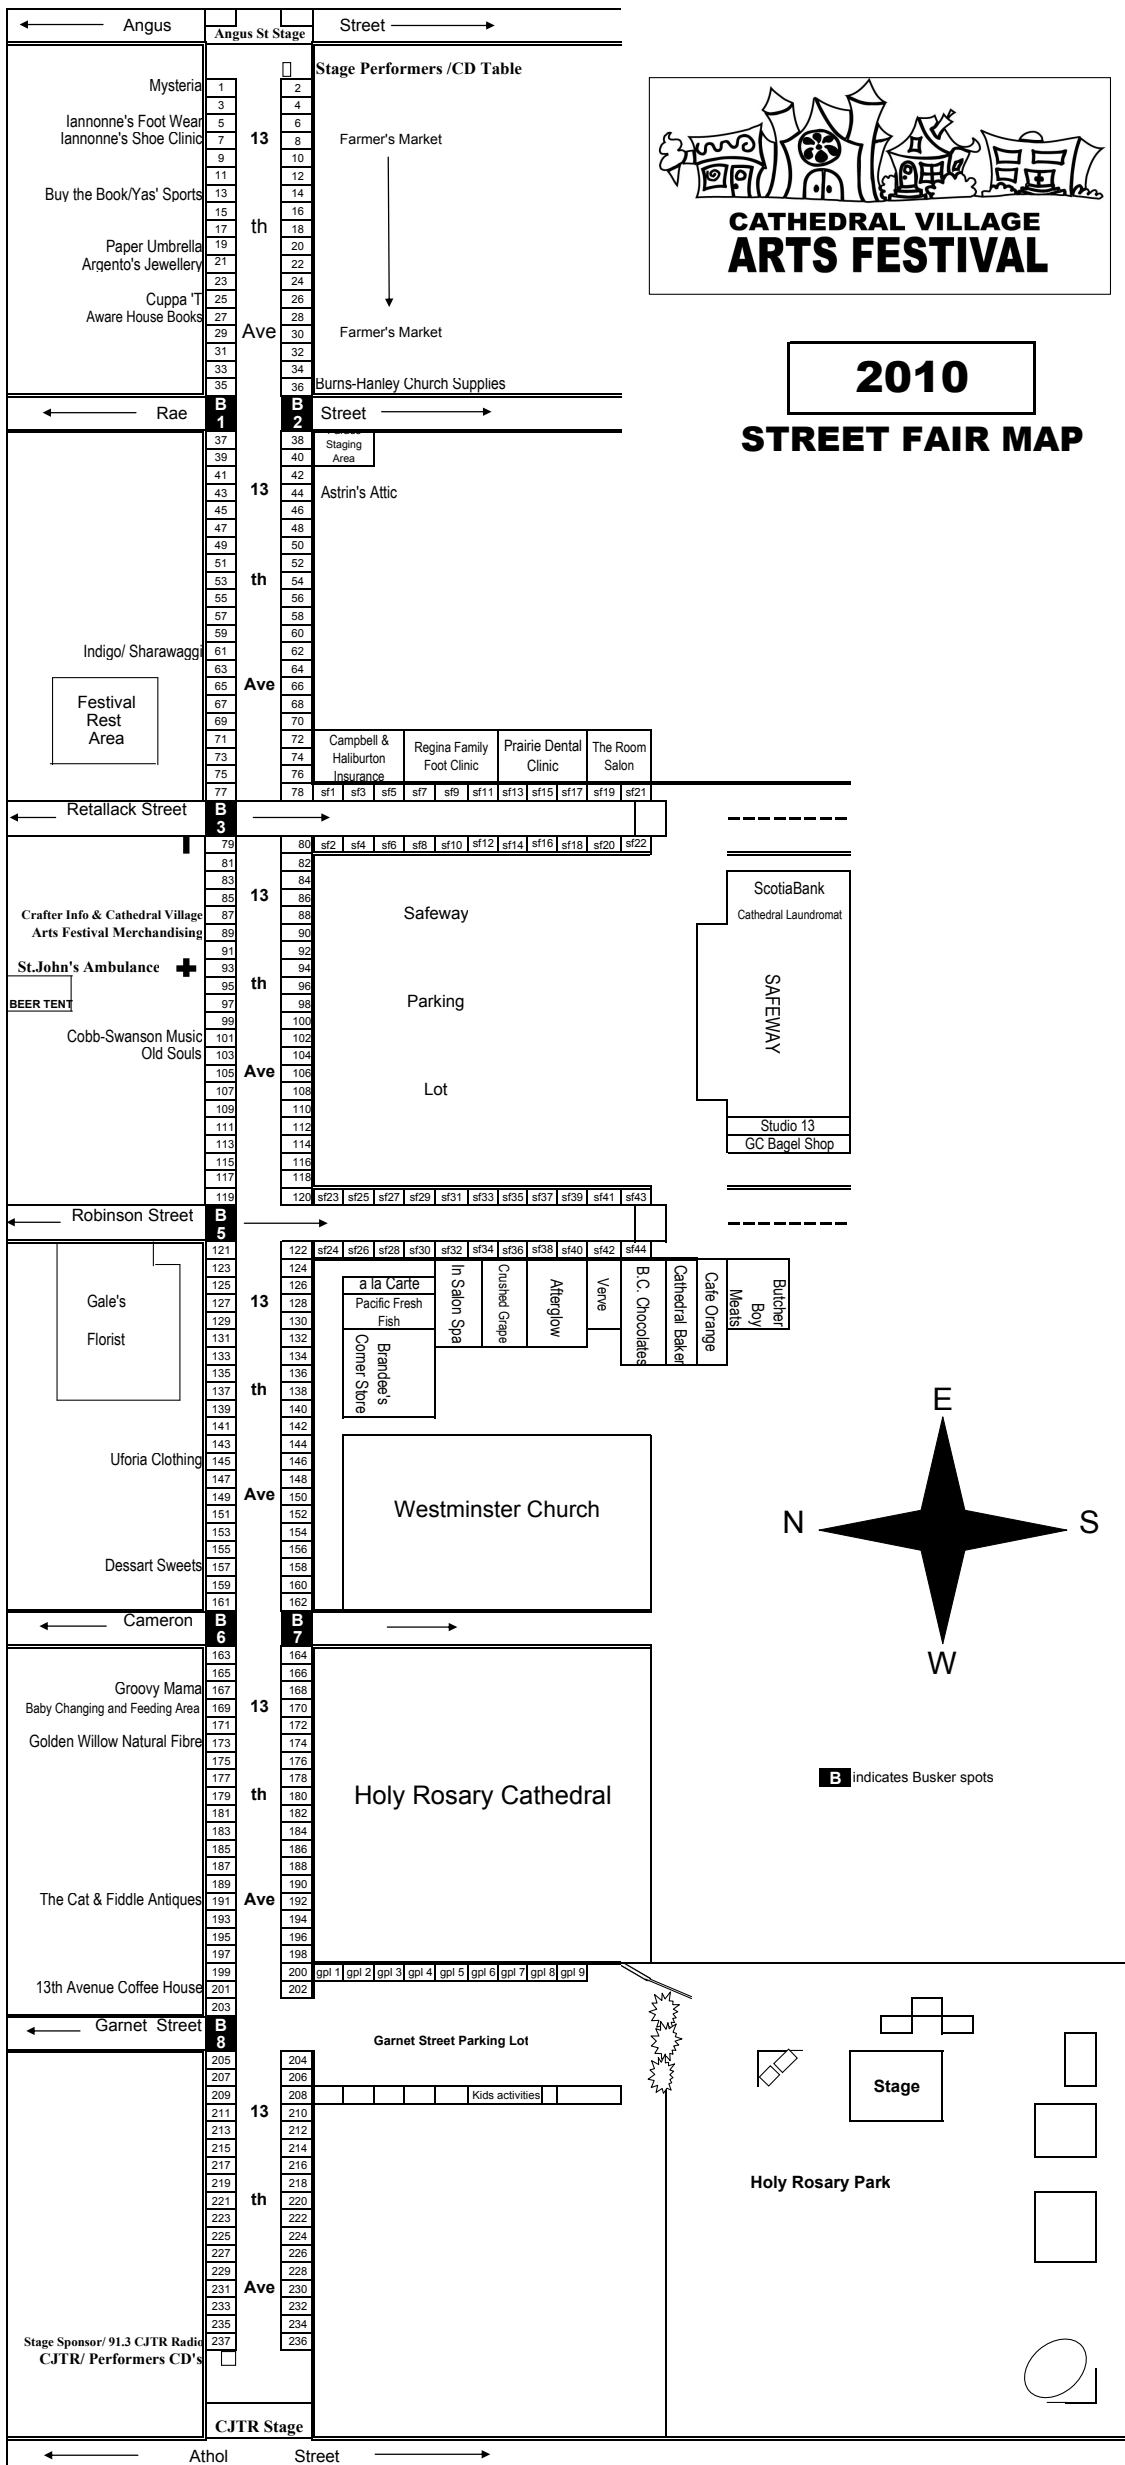

2010 STREET FAIR MAP

B indicates Busker spots